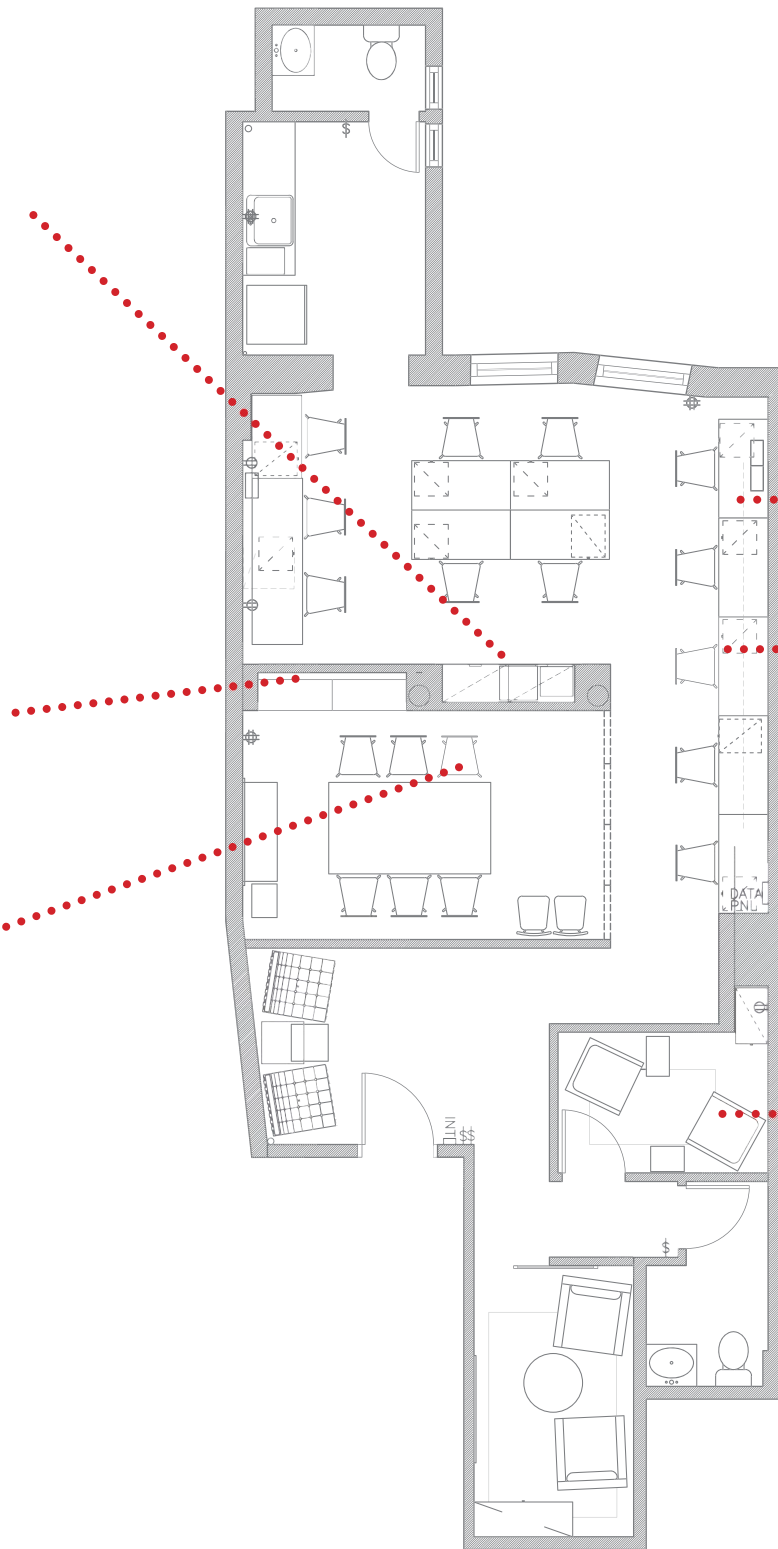

Proposed Floor Plan

Proposed Furniture

Ekby wall shelf (2x) \$6.99 ea. Model # 601.439.54 + Ekby Brackets, white (4x) \$0.50 ea. Model # 801.420.67

Galant Storage Combination with Files (1x) \$598 Model # 990.464.57

Hemnes Bookshelves (2x) \$159 ea. Model # 002.456.44; custom painted, built-ins effect

Conf Room to receive one Ikea Vilmar Chair, to match existing look \$39 Model # 198.897.48

Wall mounted overhead storage

- West Elm Layla Wool Rug 3'x5' (x1) \$99 sale

Proposed Finishes

Bathroom Wall
Stone Source Glass Tile

Collaboration/ pin up wall
Blackboard/Whiteboard

Conference Room Foldable wall

All Walls paint, Benjamin Moore Simply White OC-117 Eggshell Finish