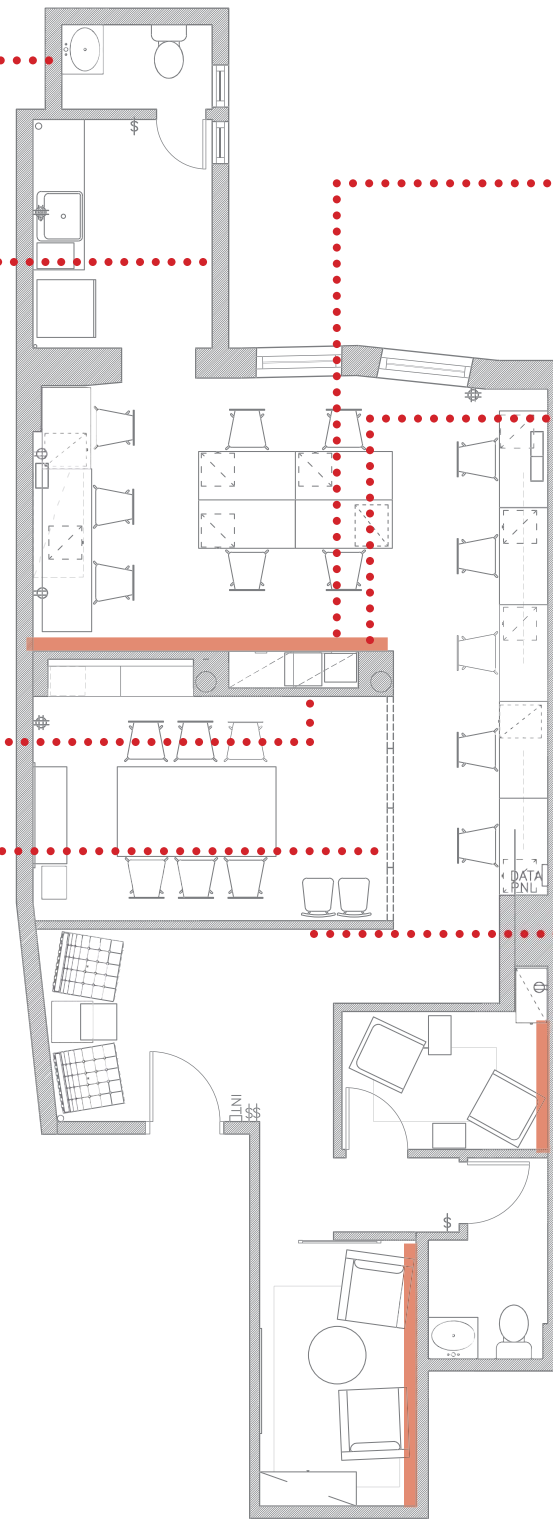

Proposed Floor Plan

Proposed Furniture

Ekby wall shelf (2x) \$6.99 ea. Model # 601.439.54 + Ekby Brackets, white (4x) \$0.50 ea. Model # 801.420.67

Galant Storage Combination with Files (1x) \$598 Model # 990.464.57

New Desk + Task Chair to match existing, approx. \$250

New Furniture:
- Ikea Ekerö Lounge Chair (2x) \$139 ea. Model # 702.628.90

- CB2 John floor lamp, iron (1x) \$99.95 Model # 440474

- CB2 Mill C table (1x) \$129 Model # 172898

- West Elm Layla Wool Rug 3'x5' (x1) \$99 sale

Proposed Finishes

Bathroom Wall
Stone Source Glass Tile

Collaboration/ pin up wall
Blackboard/Whiteboard

Conference Room Foldable wall

All Walls paint, Benjamin Moore Simply White OC-117 Eggshell Finish

Accent Light Gray Wall Paint/ Dk gray Trim
Benjamin Moore HC-172 (Light Gray)
Benjamin Moore CC-516 (dk. warm gray)

Workspace Area - Two whiteboard walls, 5'-6" x 2'-0" ea. ; Dry-Erase Rustoleum paint, approx \$100 total cost