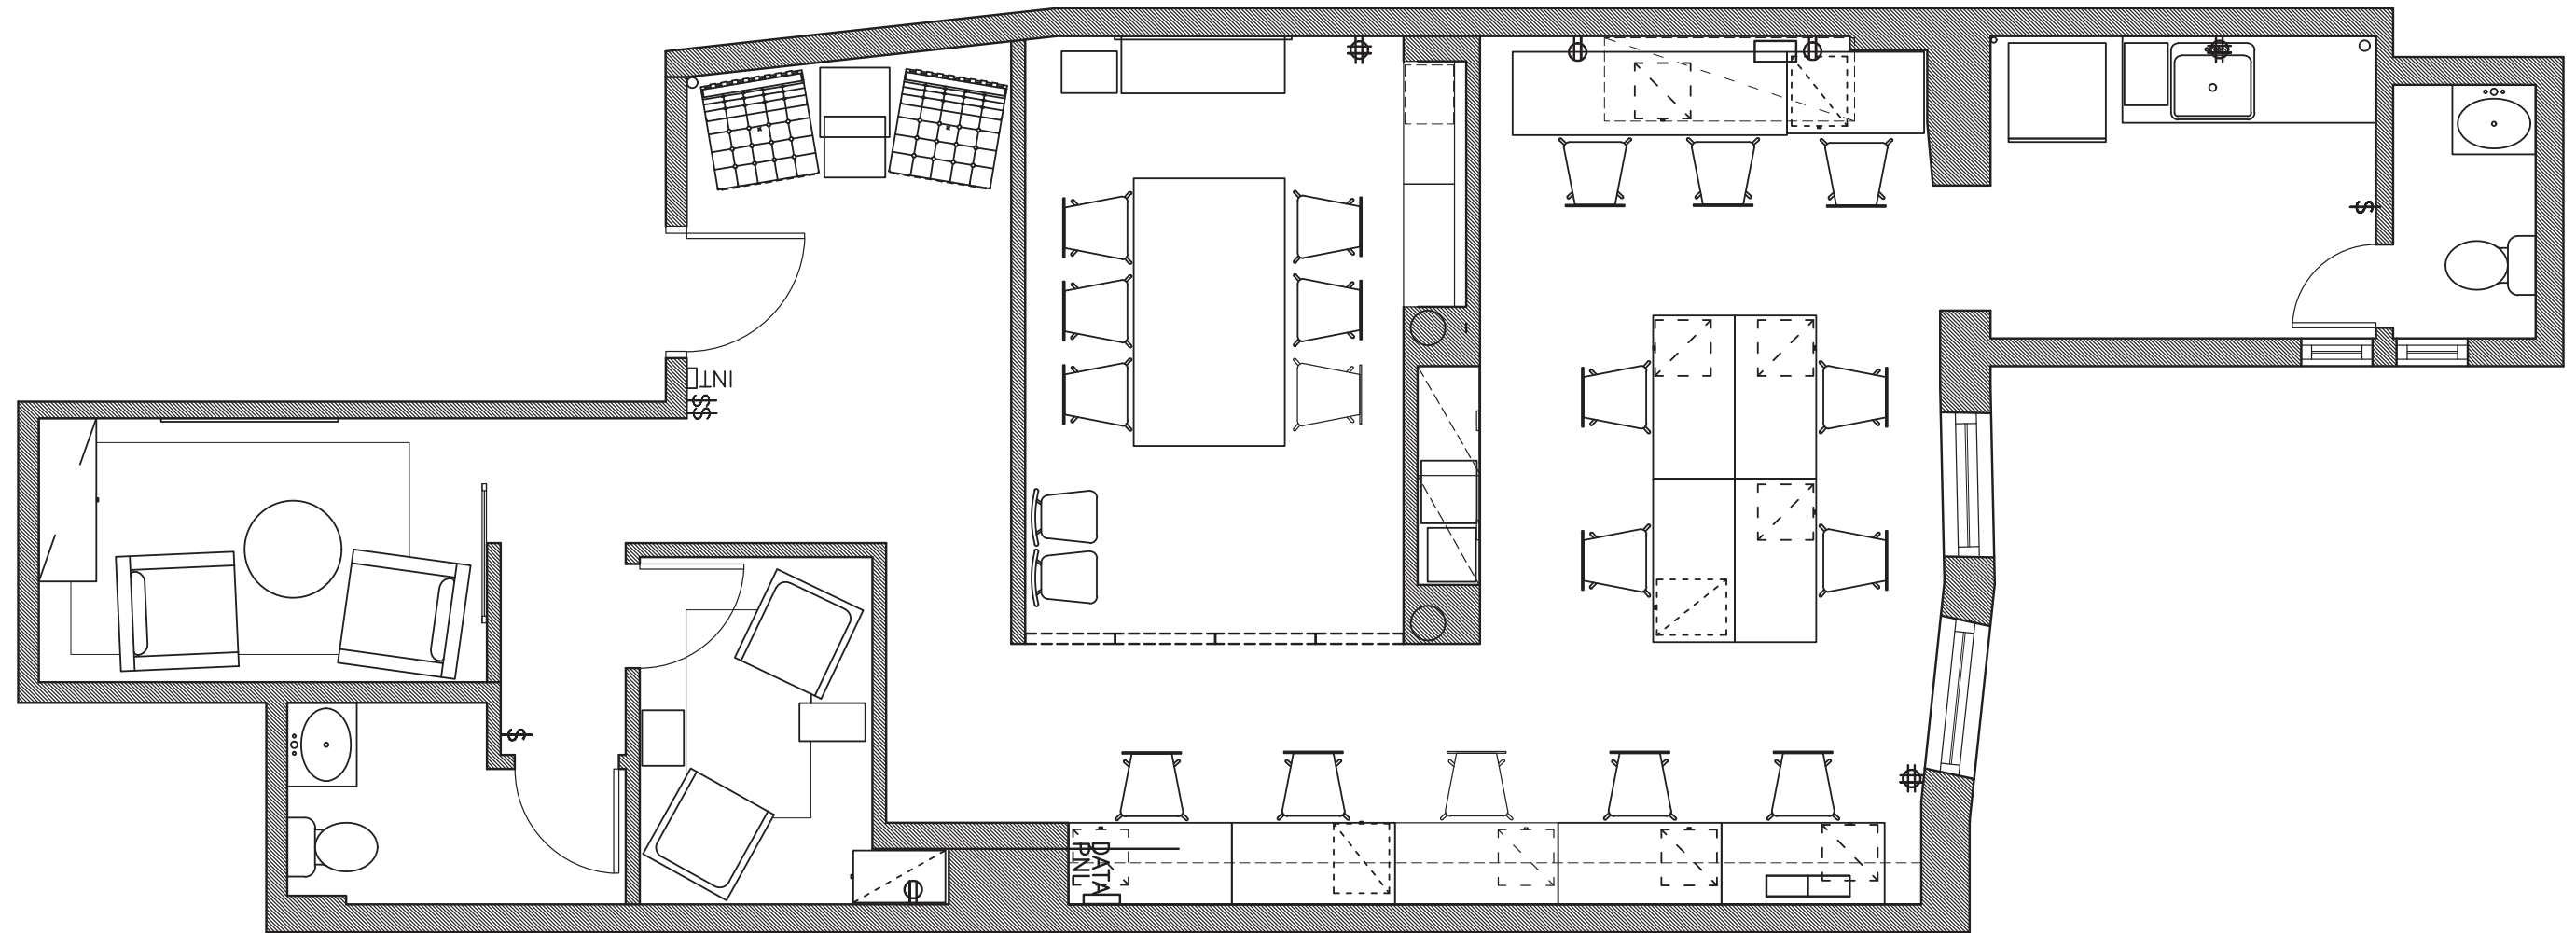

Proposed Floor Plan

Proposed Furniture

Ekby wall shelf (2x) \$6.99 ea. Model # 601.439.54 + Ekby Brackets, white (4x) \$0.50 ea. Model # 801.420.67

Galant Storage Combination with Files (1x) \$598 Model # 990.464.57

- West Elm Layla Wool Rug 3'x5' (x1) \$99 sale

Proposed Finishes

Bathroom Wall
Stone Source Glass Tile

Collaboration/ pin up wall
Blackboard/Whiteboard

Conference Room Foldable wall

All Walls paint, Benjamin Moore Simply White OC-117 Eggshell Finish

Elevation C: Proposed Bathroom Storage

3D Renderings